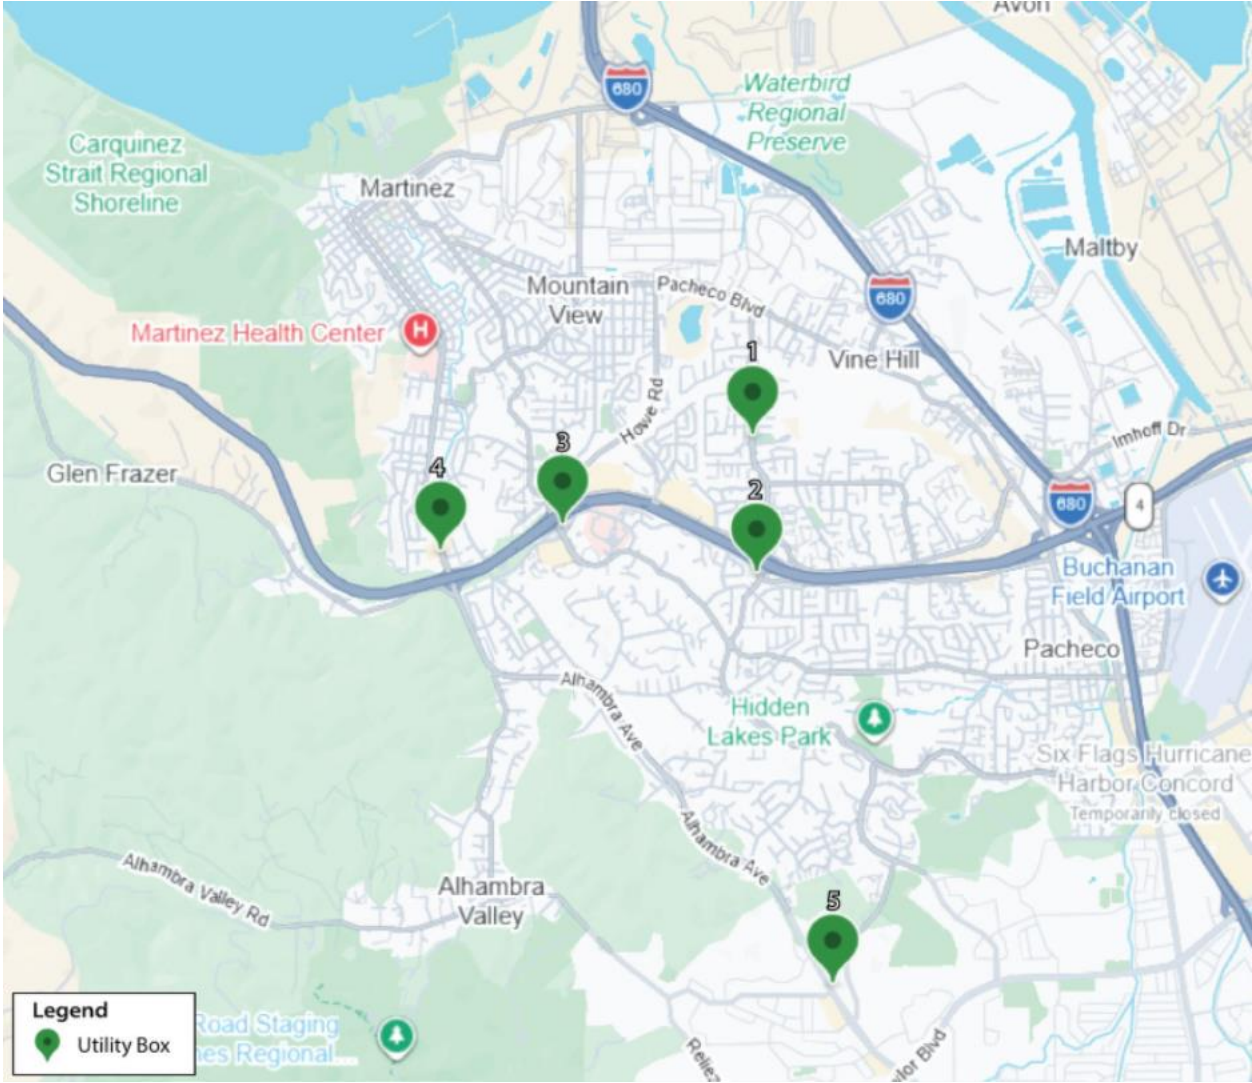

**Sesquicentennial Utility Box Art Project
Map and Table of Utility Box Locations**

Utility Box Number	Street	Cross Street
1	Morello Avenue	Morello Park Drive
2	Morello Avenue	Muir Road
3	Center Avenue	Muir Road
4	Alhambra Avenue	Walnut Avenue
5	Alhambra Avenue	Rockridge Drive