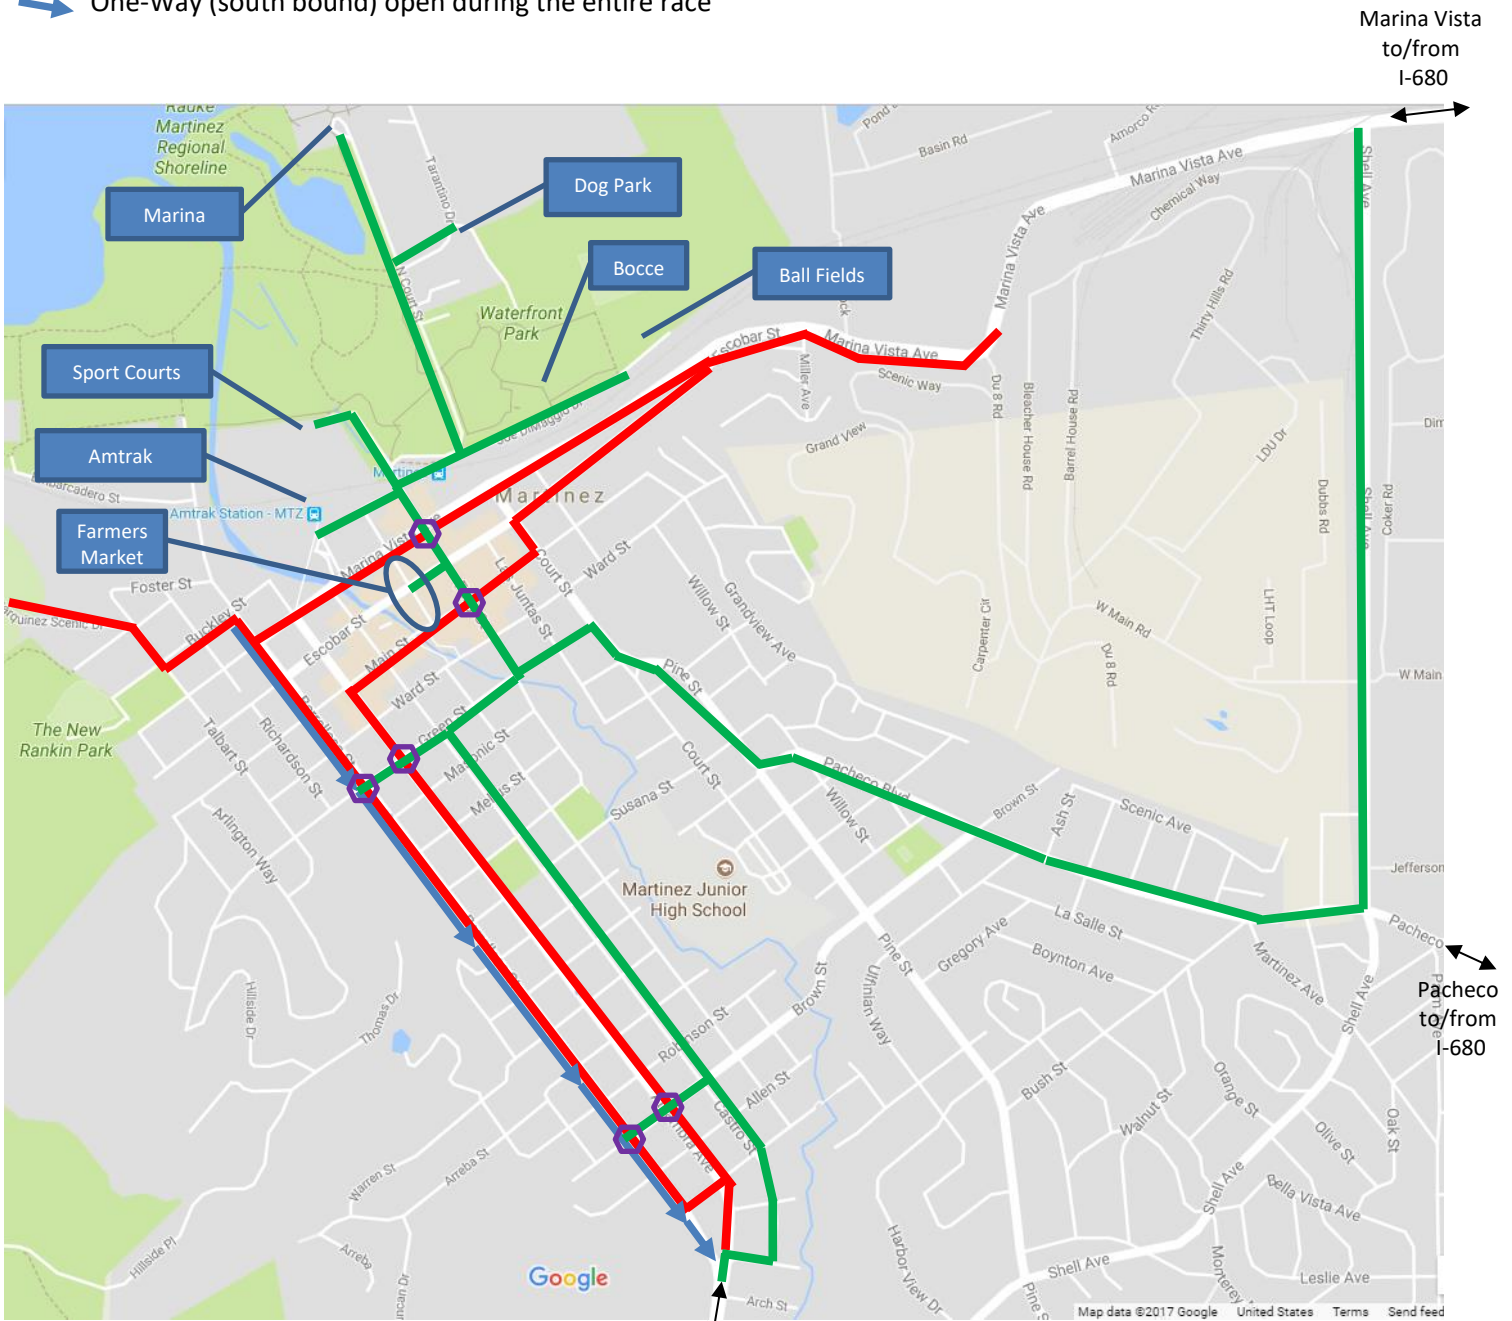

 Road Closed – 8am – approx. 11am

 Road Open - detour to/from Downtown Martinez, Marina, Sports Fields & Courts, Bocce Courts, Amtrak, Dog Park

 Controlled Crossing – Wait times varied depending on safety of the runners

 One-Way (south bound) open during the entire race

Alhambra Ave
to/from Hwy 4

Shell/MEF Run for Education
Sunday September 29, 2019