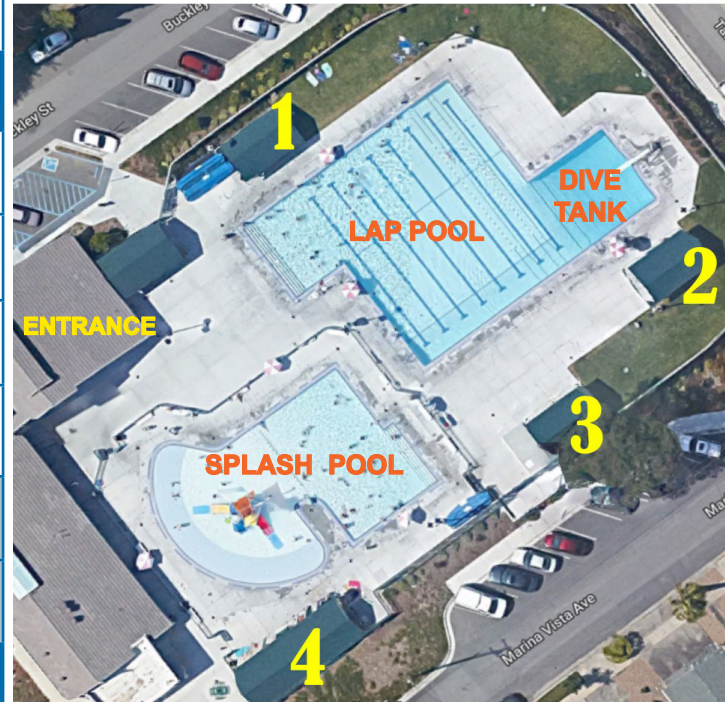

RECREATIONAL SWIM PARTIES

Recreational Swim Pool Parties are an easy and popular way to hold a birthday, team, organization or office party. This package includes pool admission and a reserved picnic shelter of your choosing. Capacity for each shelter varies, capacity is based on number of guests, not number of guests swimming. Additional guests are charged full price and may be limited due to pool capacity.

RESERVATIONS BEGIN:

MAY 1ST

REC SWIM PARTY RENTALS BEGIN:

JUNE 1ST - SEPTEMBER 7TH

PRIVATE POOL PARTY RENTALS BEGIN:

JUNE 1ST - AUGUST 18TH

RECREATION SWIM PARTY RENTALS

| SHELTER | MAX CAP. | MONDAY 1PM-4PM TUES-FRI 12-4PM | SATURDAY & SUNDAY 12-5PM |
|---------------|----------|--|--|
| #1 | 30 | \$155 Residents \$170 Non-Residents | \$190 Residents \$205 Non-Residents |
| #2 | 30 | \$155 Residents \$170 Non-Residents | \$190 Residents \$205 Non-Residents |
| #3 | 30 | \$155 Residents \$170 Non-Residents | \$190 Residents \$205 Non-Residents |
| #4 (A & B) | 50 | \$245 Residents \$260 Non-Residents | \$300 Residents \$315 Non-Residents |
| #4A | 20 | \$135 Residents \$150 Non-Residents | NOT AVAILABLE |
| #4B | 30 | \$155 Residents \$170 Non-Residents | NOT AVAILABLE |

ALL POOL PARTIES REQUIRE A \$50 CLEANING DEPOSIT TO BE PAID ON THE DAY OF THE RENTAL.

PRIVATE POOL PARTIES

Private parties include private pool admission for the amount of guests specified below and a reserved shelter area with tables. Renters can customize the amenities of the party. Only two hour time slots are available, additional time will not be allowed.