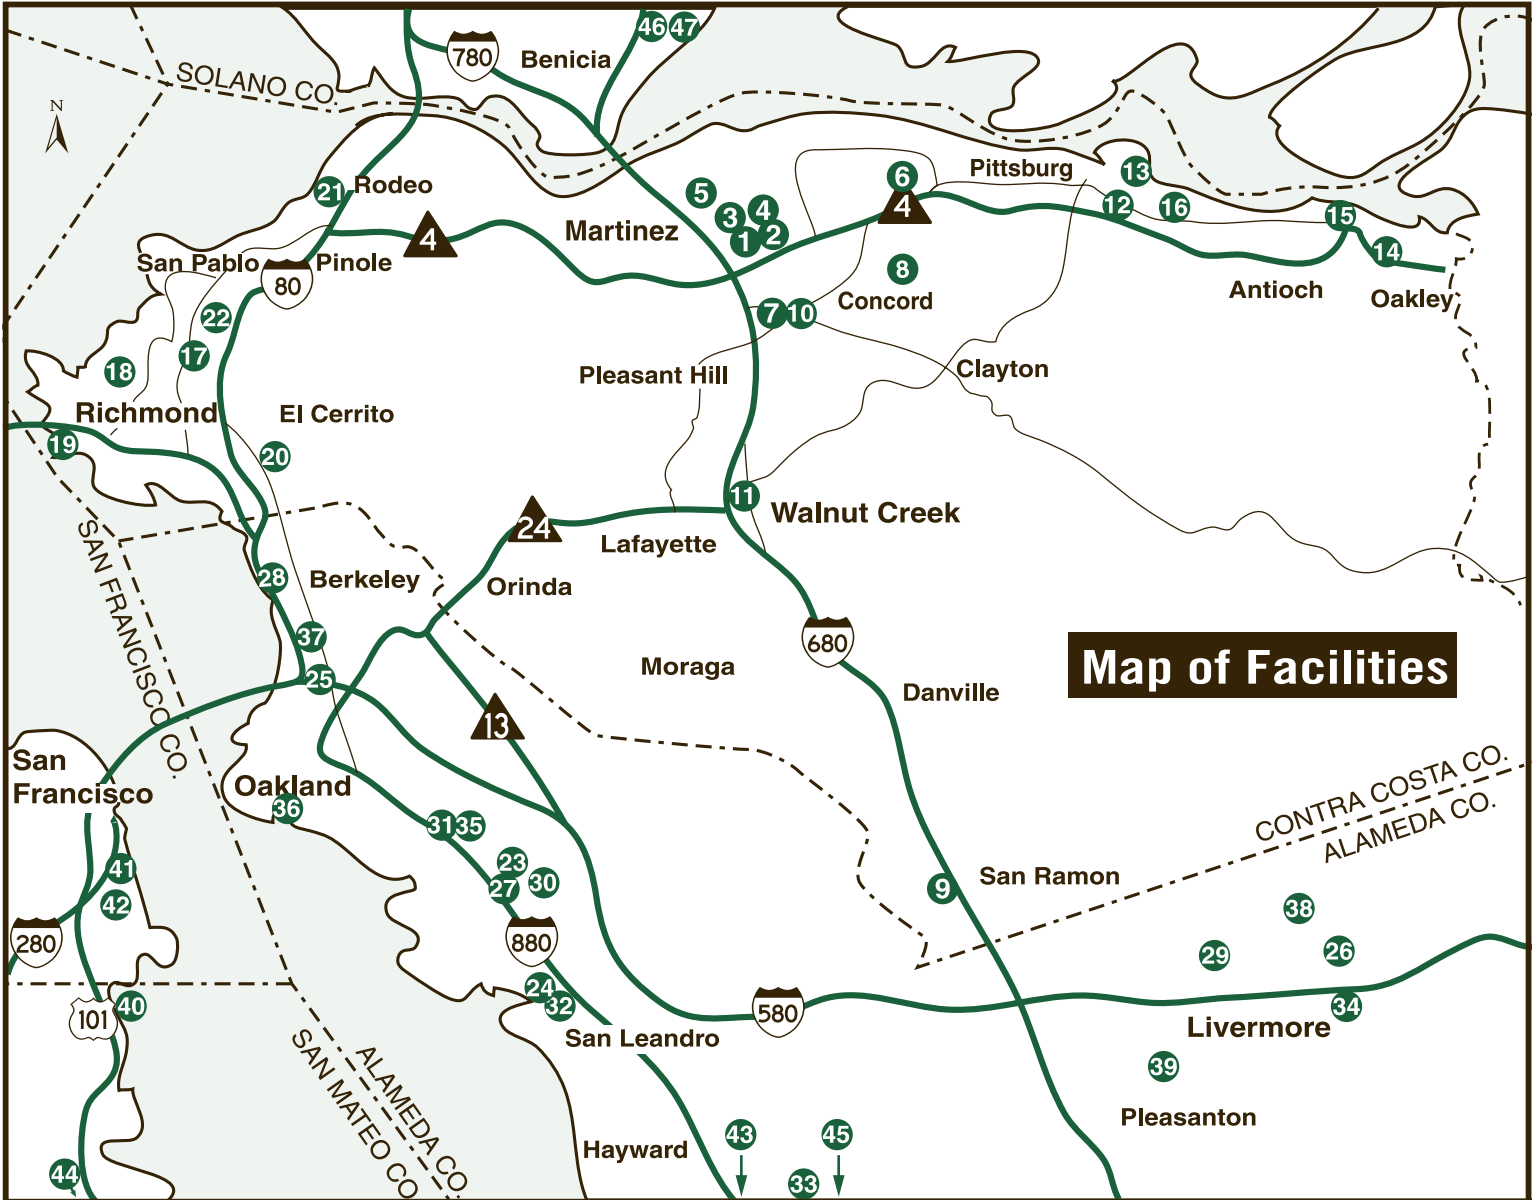

Map of Drop-Off Facilities

Map of Facilities

Map Key

Key	Name of Facility	Page	Key	Name of Facility	Page
1	Acme Fill Corporation	2	25	Alliance Metals	6
2	Contra Costa Topsoil	2	26	Altamont Landfill & Resource Recovery	6
3	Contra Costa Transfer and Recovery Station	2	27	Aman Environmental Construction	6
4	County Quarry Products	2	28	Berkeley Transfer Station	6
5	Henry's Wood Farm	2	29	Bio-Fuel Systems	6
6	Mt. Diablo Recycling	2	30	C & K Salvage and Allen Demolition	6
7	Pleasant Hill Recycling Center	2	31	Capitol Recycling	6
8	Rainbow Padding & Foam Recycling Center	2	32	Davis Street Station for Material Recycling and Transfer ...	8
9	San Ramon Recycling Center	2	33	La Vista Quarry	8
10	Sun's Pad and Foam Recycling	2	34	Nica Metals	8
11	Walnut Creek Recycling Center	2	35	Standard Iron & Metal	8
12	Antioch Building Materials	4	36	The Reuse People	8
13	Contra Costa Waste Recycling & Transfer Stn	4	37	Urban Ore-Building Material Exchange	8
14	Delta Scrap & Salvage	4	38	Vasco Rd. Landfill & Recycling Center	8
15	FTG Construction Materials, Inc.	4	39	Vulcan Materials Landfill	8
16	Mt. Diablo Landscape Centers	4	40	Blueline Transfer, Inc.	10
17	American Iron & Metal	4	41	Building Resources	10
18	C. Hammond Recycling	4	42	Caldwell's Building Materials for Less	10
19	Dutra Materials	4	43	Guadalupe Rubbish Disposal	10
20	El Cerrito Recycling Center	4	44	Whole House Salvage and Building Supply	10
21	Pinole-Rodeo Auto Wreckers	4	45	Zanker Resource Management	10
22	This & That Used Building Materials	6	46	CCL Organics, LLC	10
23	Aaron Metals	6	47	Pacific Rim Recycling	10
24	Alco Iron & Metal	6			